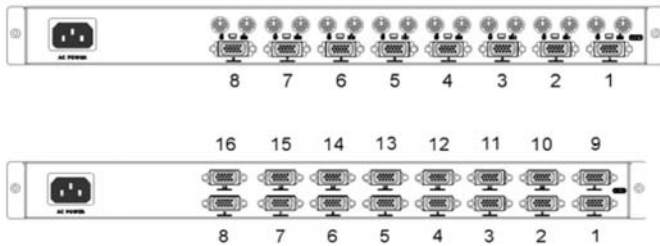

Product Change Notification

Nd-Mxx-KB 1U Color LCD Drawer Monitors

Please note the following change on the Nd-Mxx-KB product 8-port and 16-port I/O layouts:

Old I/O Layout

New I/O Layout

The keyboard and mouse ports are now integrated into a special 3-in-1 cable. The change only affects the cable interface on the KVM side and will not change the way the system connects on the user side.