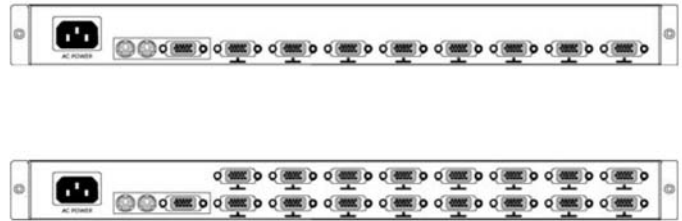

Product Change Notification

Nd-Mxx-KB 1U Color LCD Drawer Monitors

Please note the following change on the Nd-Mxx-KB product 8-port and 16-port I/O layouts:

Old I/O Layout

New I/O Layout

The keyboard and mouse ports are now integrated into a special 3-in-1 cable. The change only affects the cable interface on the KVM side and will not change the way the system connects on the user side.