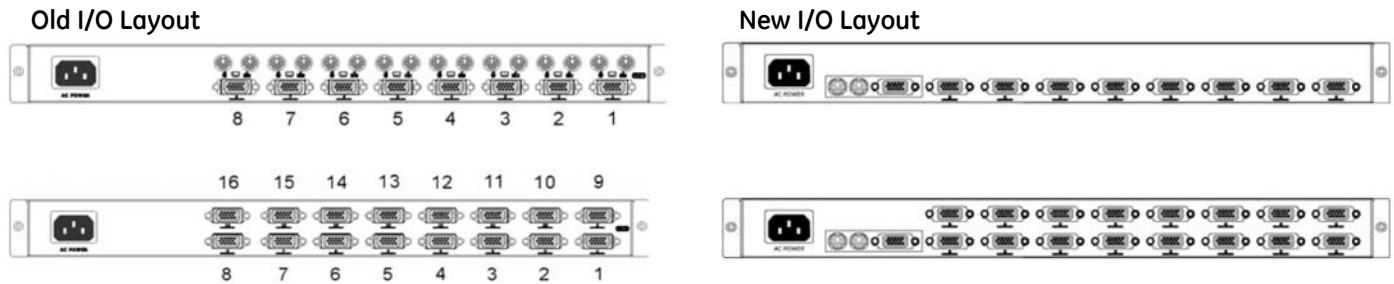

Product Change Notification

Nd-Mxx-KB 1U Color LCD Drawer Monitors

Please note the following change on the Nd-Mxx-KB product 8-port and 16-port I/O layouts:

The keyboard and mouse ports are now integrated into a special 3-in-1 cable. The change only affects the cable interface on the KVM side and will not change the way the system connects on the user side.