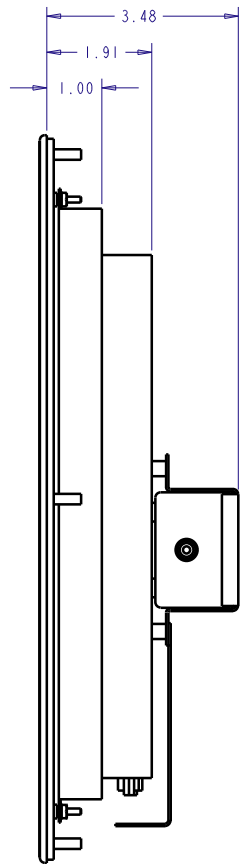

# VAMP-WN15M-R-TPM6

Measurements shown in mm. All Dimensions are  $\pm 0.5$  mm.