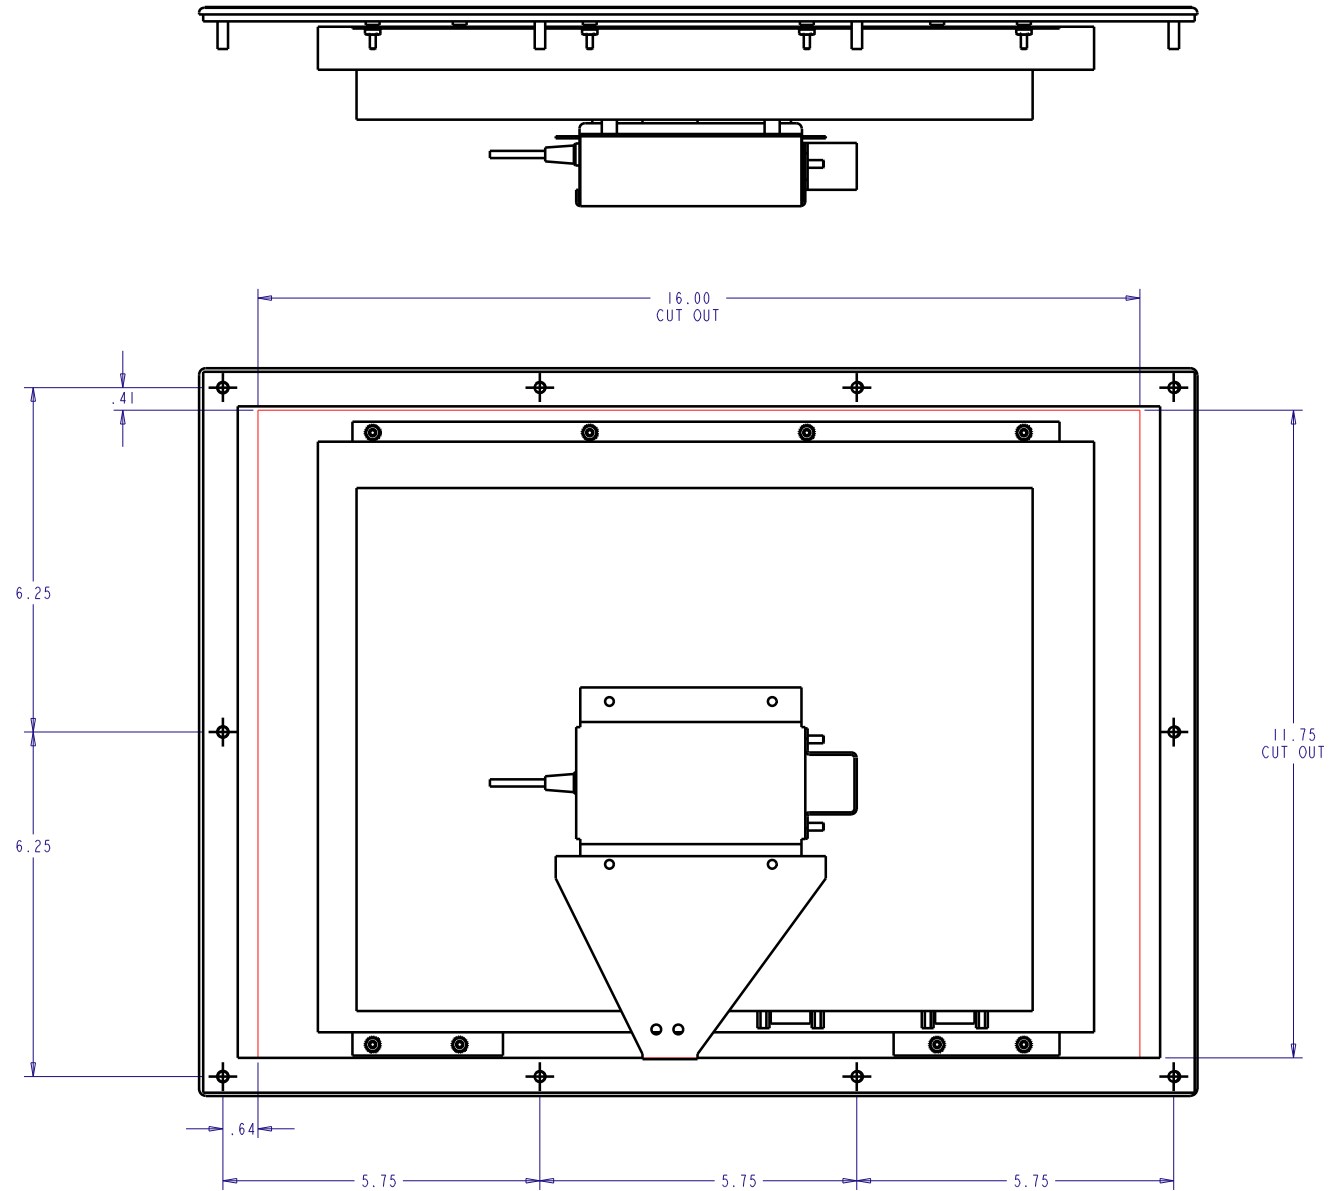

# VAMP-WN15M-R-TPM6

Measurements shown in mm. All Dimensions are  $\pm 0.5$  mm.