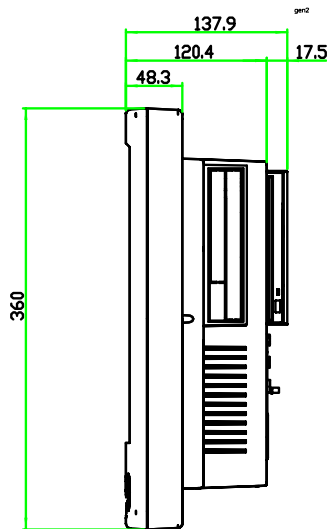

DisplayPac-PPCR Mechanical Drawing

top

416

front

right

back

**Computer
DYNAMICS**

A GE Fanuc Company