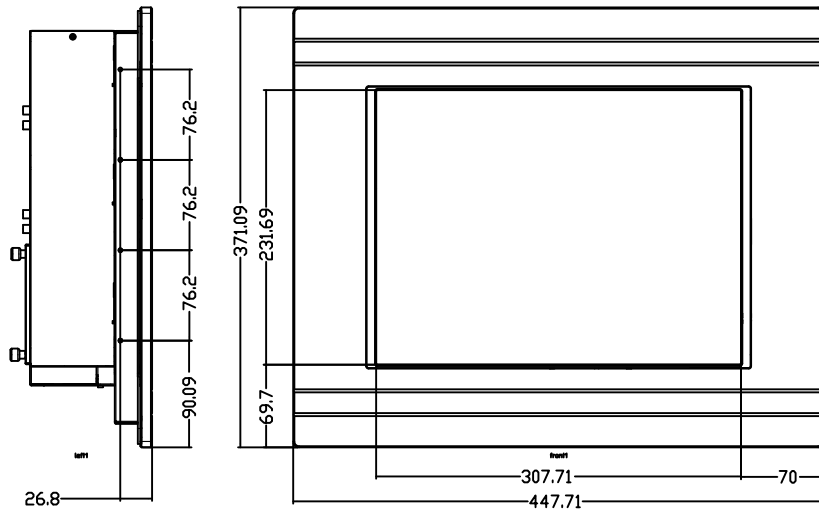

# DisplayPac-OPR-15

Measurements shown in mm  
All Dimensions are  $\pm 0.5$  mm

NOTE: This is a simplified drawing and some components are not marked in detail. Please contact your Applications Engineer for additional product information.