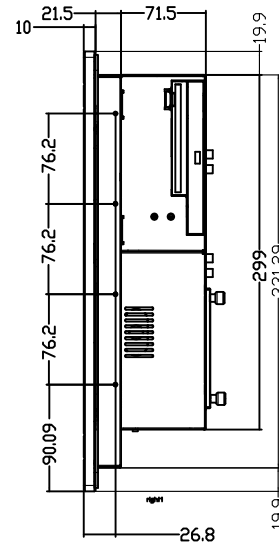

# DisplayPac-OPR-15

Measurements shown in mm  
All Dimensions are  $\pm 0.5$  mm

NOTE: This is a simplified drawing and some components are not marked in detail. Please contact your Applications Engineer for additional product information.