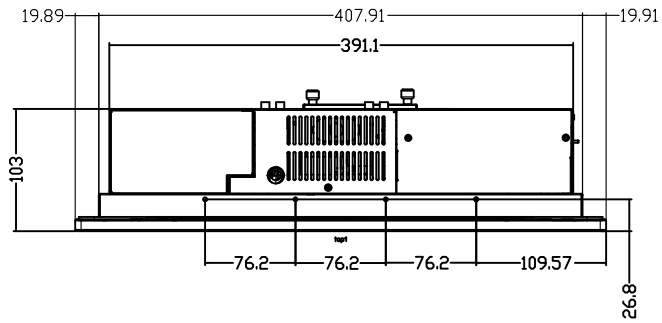

# DisplayPac-OPR-15

Measurements shown in mm  
All Dimensions are  $\pm 0.5$  mm

NOTE: This is a simplified drawing and some components are not marked in detail. Please contact your Applications Engineer for additional product information.