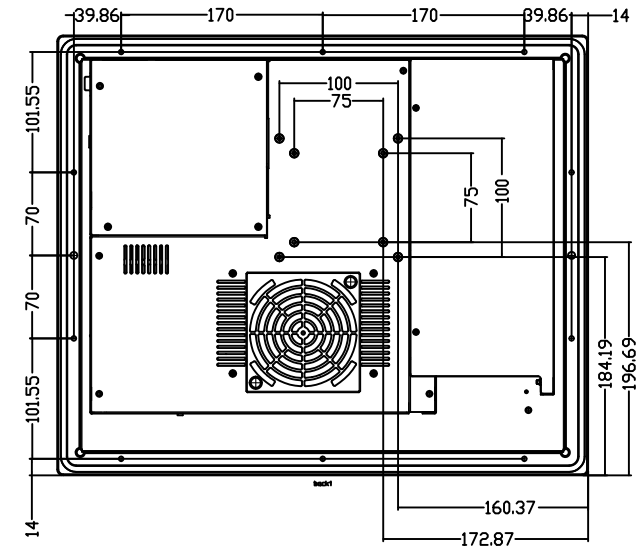

# DisplayPac-OPR-15

Measurements shown in mm  
All Dimensions are  $\pm 0.5$  mm

NOTE: This is a simplified drawing and some components are not marked in detail. Please contact your Applications Engineer for additional product information.