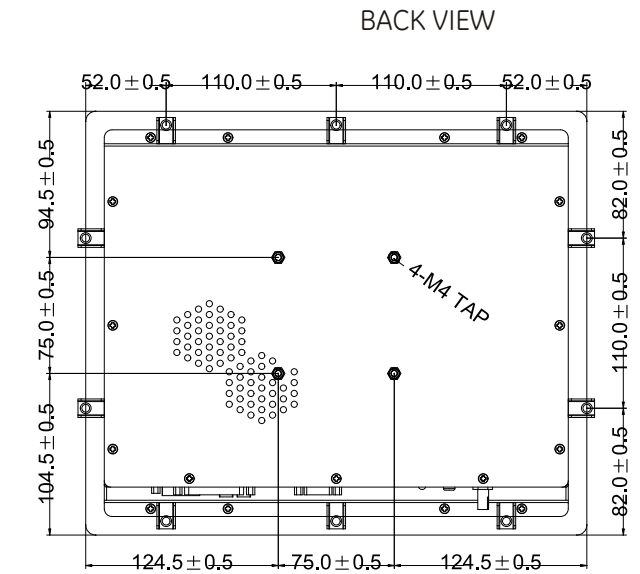

# DisplayPac-ATOM-WN12C-WPM

- |                               |                        |
|-------------------------------|------------------------|
| 1. RS-232                     | 7. RS-232              |
| 2. Audio Jack                 | 8. PS/2                |
| 3. Brightness Adjustment Knob | 9. DC IN Power Jack    |
| 4. USB                        | 10. Power On Button    |
| 5. RJ-45                      | 11. Power Reset Button |
| 6. VGA Out                    |                        |

Measurements shown in mm  
All Dimensions are ±0.5 mm

NOTE: This is a simplified drawing and some components are not marked in detail. Please contact your Applications Engineer for additional product information.