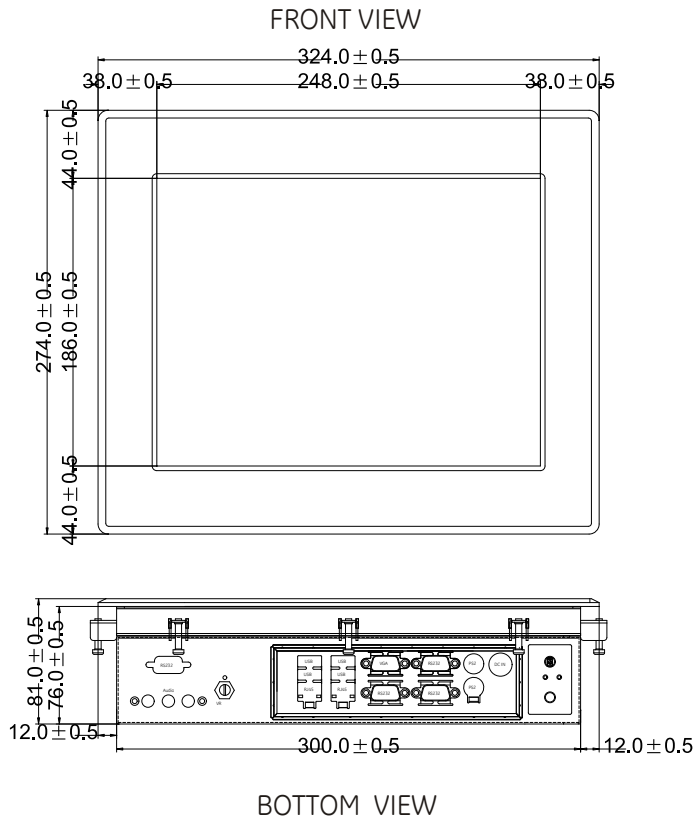

# DisplayPac-ATOM-WN12C-WPM

- |                               |                        |
|-------------------------------|------------------------|
| 1. RS-232                     | 7. RS-232              |
| 2. Audio Jack                 | 8. PS/2                |
| 3. Brightness Adjustment Knob | 9. DC IN Power Jack    |
| 4. USB                        | 10. Power On Button    |
| 5. RJ-45                      | 11. Power Reset Button |
| 6. VGA Out                    |                        |

Measurements shown in mm  
All Dimensions are ±0.5 mm

NOTE: This is a simplified drawing and some components are not marked in detail. Please contact your Applications Engineer for additional product information.