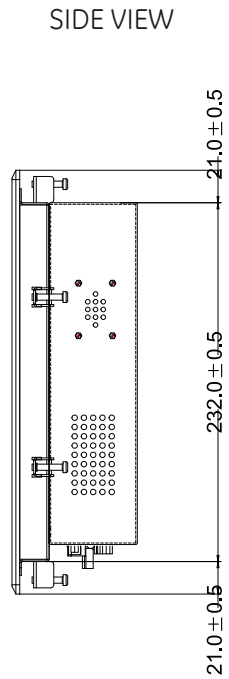

# DisplayPac-ATOM-WN12C-WPM

- |                               |                        |
|-------------------------------|------------------------|
| 1. RS-232                     | 7. RS-232              |
| 2. Audio Jack                 | 8. PS/2                |
| 3. Brightness Adjustment Knob | 9. DC IN Power Jack    |
| 4. USB                        | 10. Power On Button    |
| 5. RJ-45                      | 11. Power Reset Button |
| 6. VGA Out                    |                        |

Measurements shown in mm  
All Dimensions are ±0.5 mm

NOTE: This is a simplified drawing and some components are not marked in detail. Please contact your Applications Engineer for additional product information.