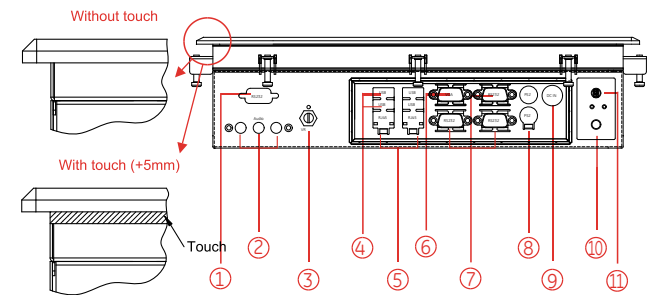

# DisplayPac-ATOM-WN12C-WPM

- |                               |                        |
|-------------------------------|------------------------|
| 1. RS-232                     | 7. RS-232              |
| 2. Audio Jack                 | 8. PS/2                |
| 3. Brightness Adjustment Knob | 9. DC IN Power Jack    |
| 4. USB                        | 10. Power On Button    |
| 5. RJ-45                      | 11. Power Reset Button |
| 6. VGA Out                    |                        |

Measurements shown in mm  
All Dimensions are ±0.5 mm

NOTE: This is a simplified drawing and some components are not marked in detail. Please contact your Applications Engineer for additional product information.