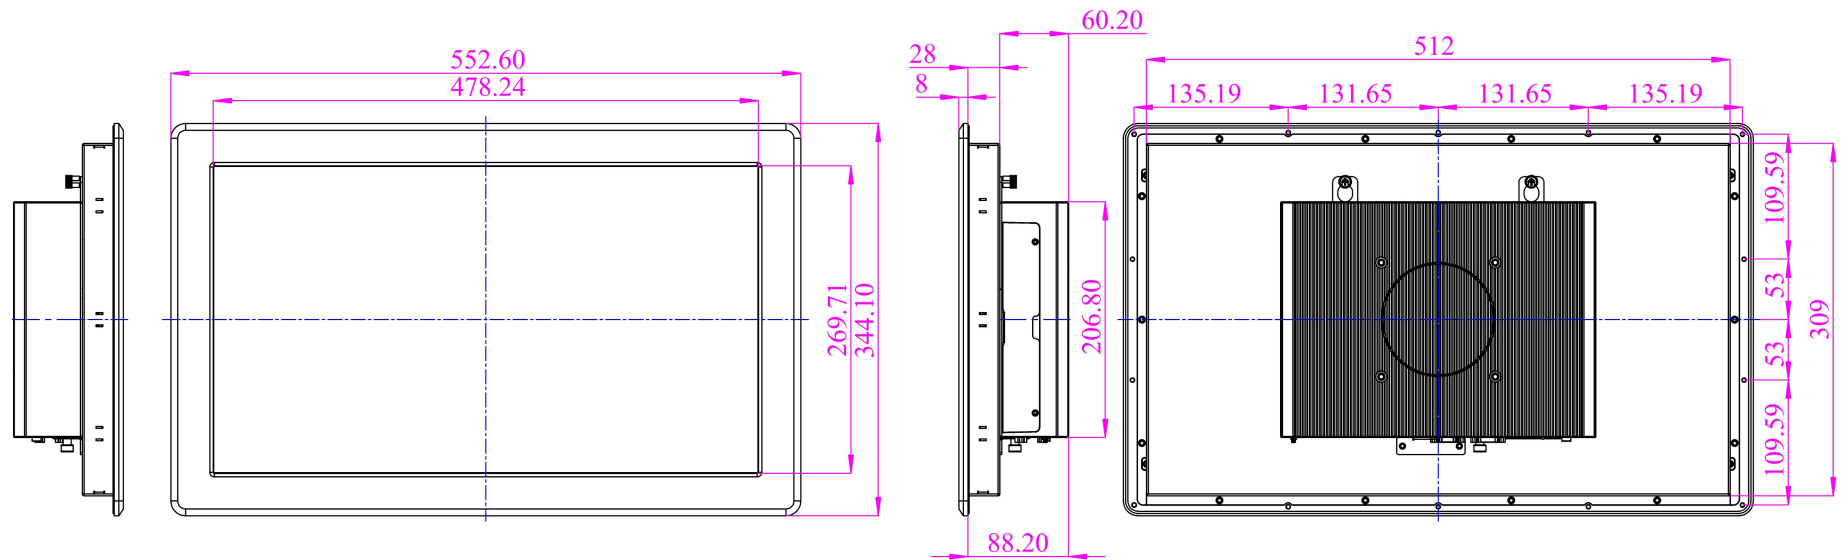

# DisplayPAC-MOD-i5-21.5

Scale 1:5

CUTOUT DIMENSION 514X311mm

NOTE: This is a simplified drawing and some components are not marked in detail. Please contact your Applications Engineer for additional product information.

Measurements shown in mm  
All Dimensions are  $\pm 0.5$  mm