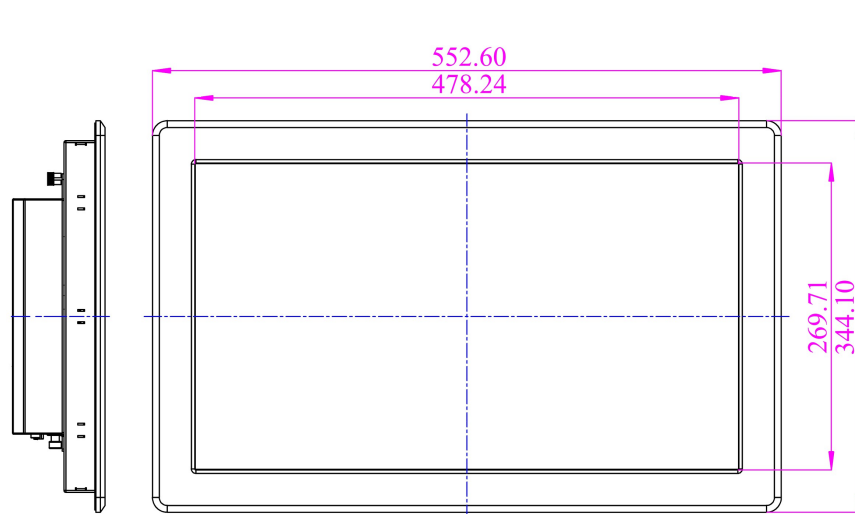

# DisplayPAC-MOD-ATOM-21.5

Scale 1:5

CUTOUT DIMENSION 514X311mm

Measurements shown in mm  
All Dimensions are  $\pm 0.5$  mm

NOTE: This is a simplified drawing and some components are not marked in detail. Please contact your Applications Engineer for additional product information.