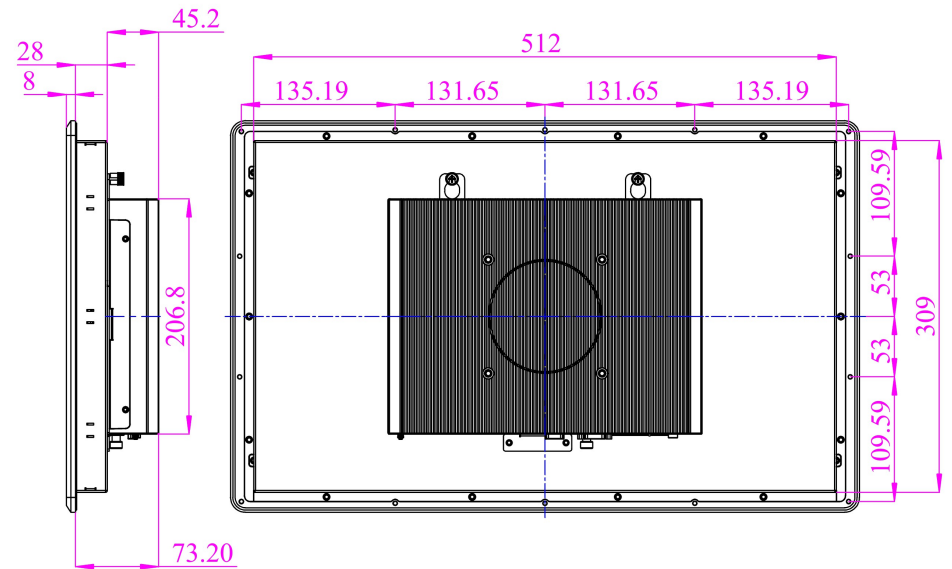

# DisplayPAC-MOD-ATOM-21.5

Scale 1:5

CUTOUT DIMENSION 514X311mm

Measurements shown in mm  
All Dimensions are  $\pm 0.5$  mm

NOTE: This is a simplified drawing and some components are not marked in detail. Please contact your Applications Engineer for additional product information.