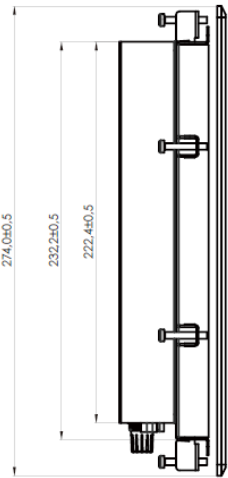

# DisplayPac-WN12-N2930-WPM

Cut Out

Measurements shown in mm  
All Dimensions are ±0.5 mm