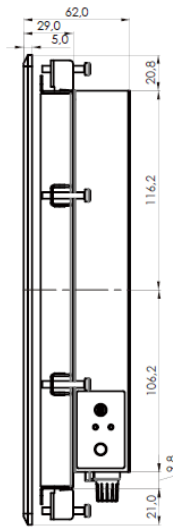

# DisplayPac-WN12-N2930-WPM

Cut Out

Measurements shown in mm  
All Dimensions are ±0.5 mm