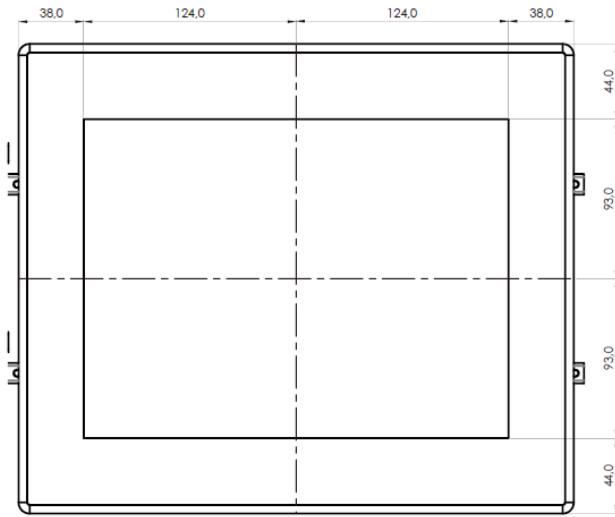

# DisplayPac-WN12-N2930-WPM

Cut Out

Measurements shown in mm  
All Dimensions are ±0.5 mm