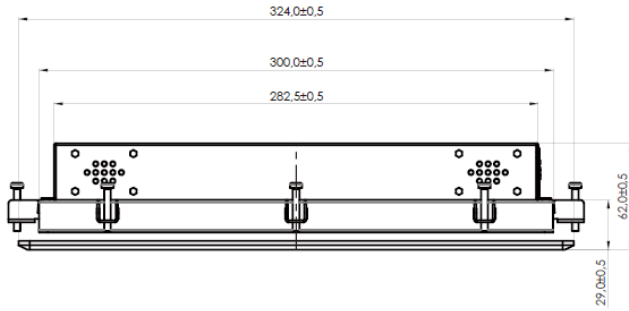

# DisplayPac-WN12-N2930-WPM

Cut Out

Measurements shown in mm  
All Dimensions are ±0.5 mm