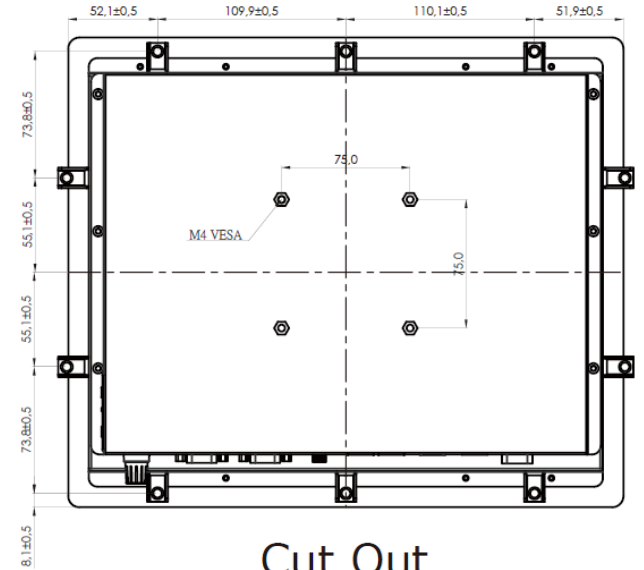

# DisplayPac-WN12-N2930-WPM

Cut Out

Measurements shown in mm  
All Dimensions are ±0.5 mm