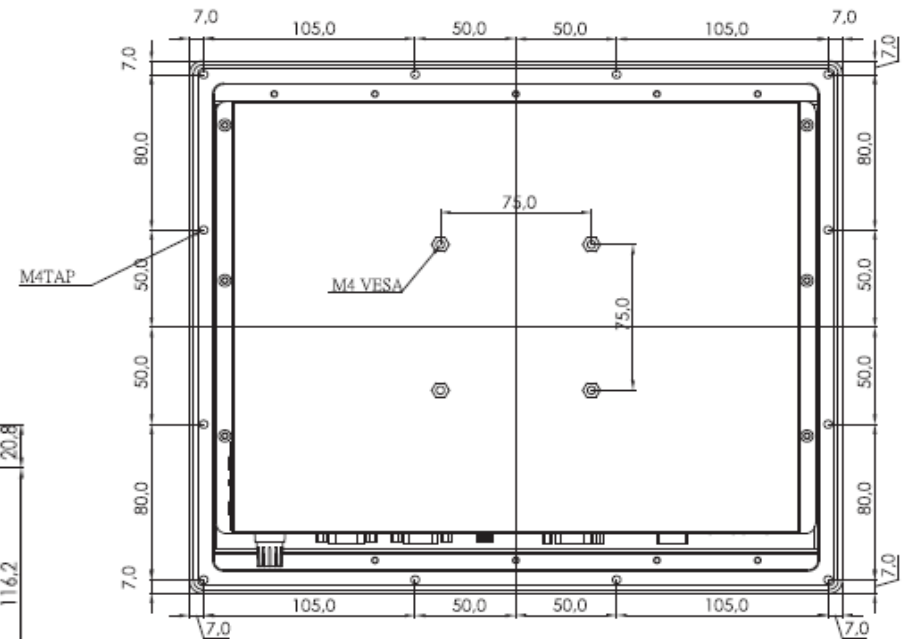

PAC-WN12-WPM-IP65

Front View

Side View

Rear View

Bottom View

Cut Out