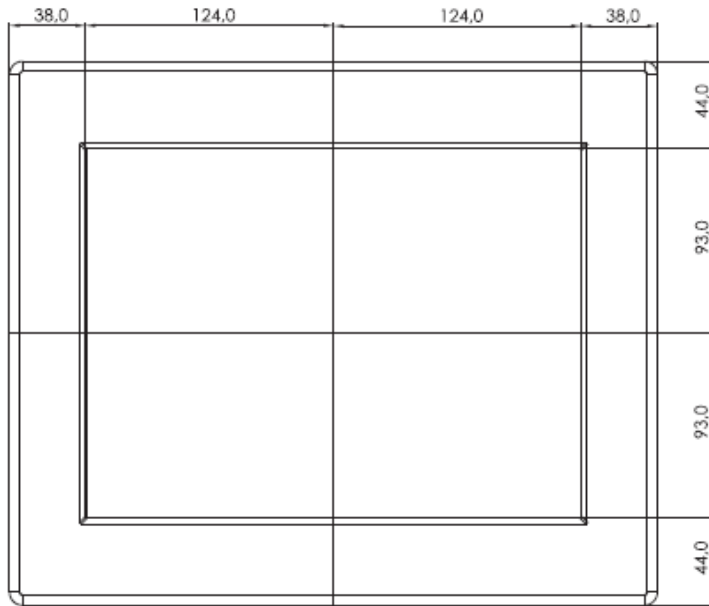

PAC-WN12-WPM-IP65

Front View

Side View

Rear View

Bottom View

Cut Out