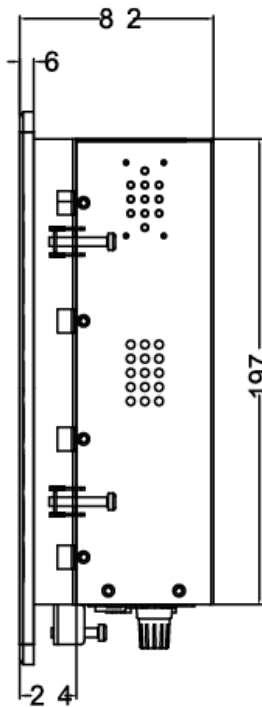

DisplayPac-WN10-D2800-XT

Measurements shown in mm
All Dimensions are ± 0.5 mm

Cut Out