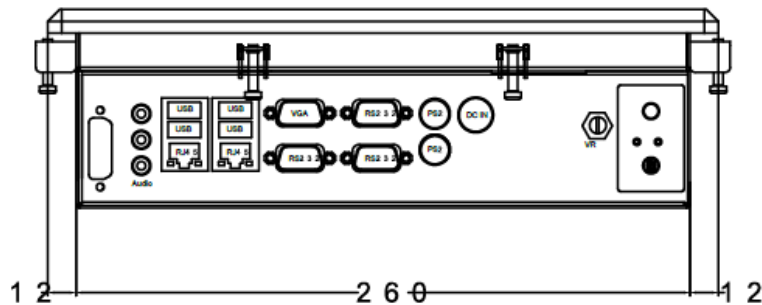

DisplayPac-WN10-D2800-XT

Measurements shown in mm
All Dimensions are ± 0.5 mm

Cut Out