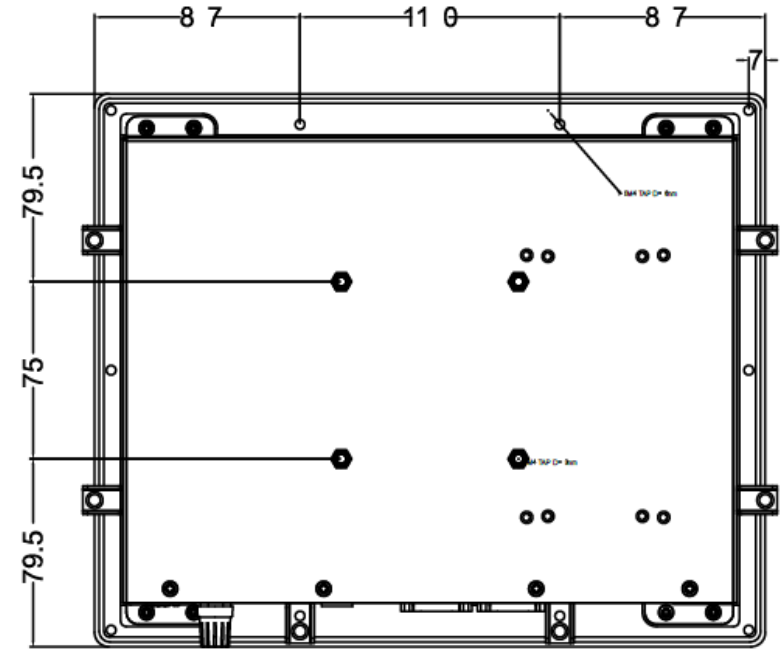

DisplayPac-WN10-D2800-XT

Measurements shown in mm
All Dimensions are ± 0.5 mm

Cut Out