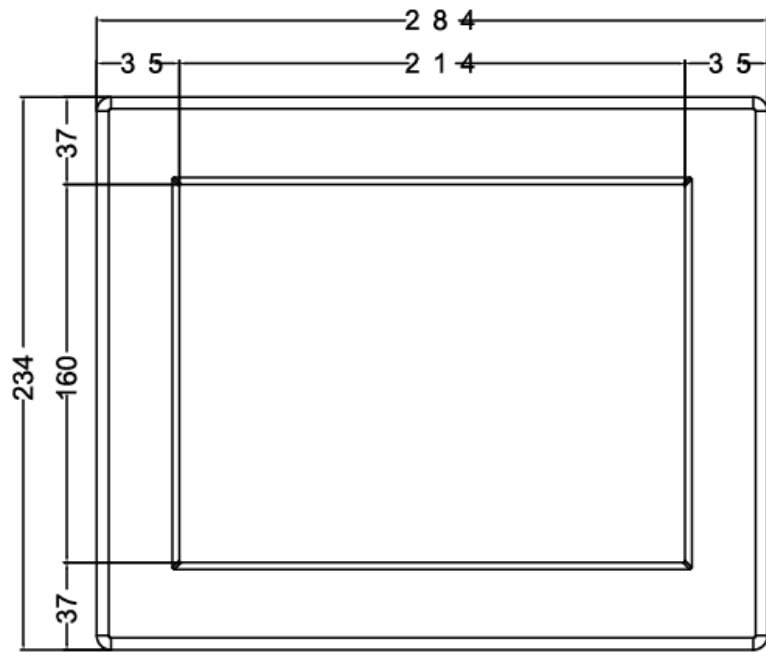

DisplayPac-WN10-D2800-XT

Measurements shown in mm
All Dimensions are ± 0.5 mm

Cut Out