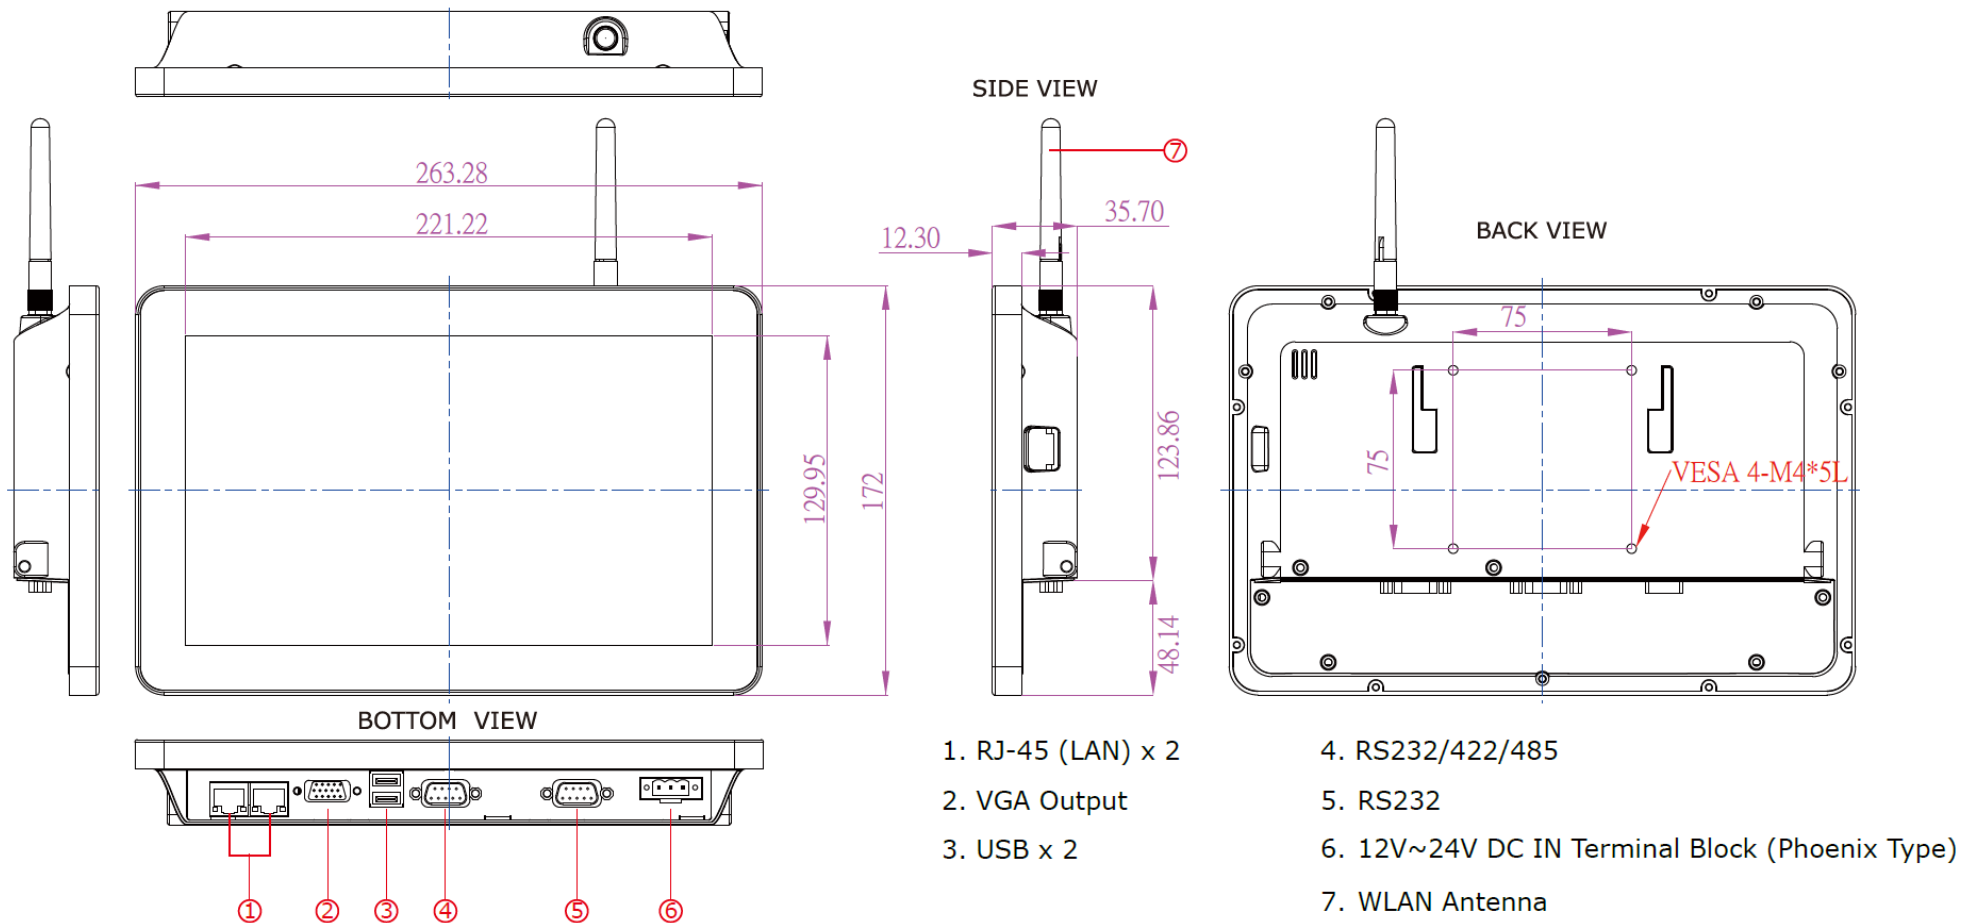

DisplayPac-N2600-PCAP10 (with wireless antenna)

Measurements shown in mm
All Dimensions are ± 0.5 mm

**Computer
DYNAMICS**

NOTE: This is a simplified drawing and some components are not marked in detail. Please contact your Applications Engineer for additional product information.