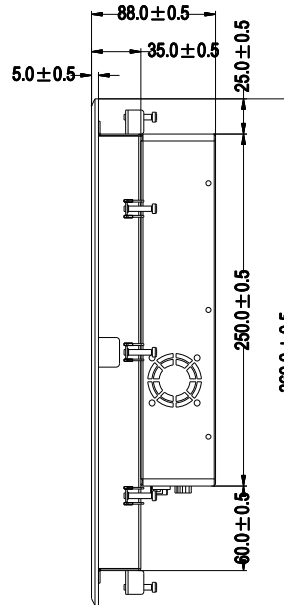

# DisplayPac-WN17-i5

FRONT VIEW

SIDE VIEW

BACK VIEW

BOTTOM VIEW

Measurements shown in mm

All Dimensions are  $\pm 0.5$  mm

NOTE: This is a simplified drawing and some components are not marked in detail. Please contact your Applications Engineer for additional product information.