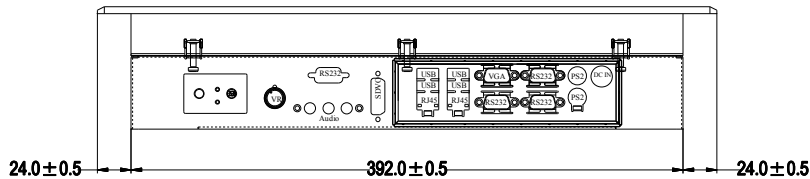

# DisplayPac-WN17-i5

FRONT VIEW

SIDE VIEW

BACK VIEW

BOTTOM VIEW

Measurements shown in mm

All Dimensions are  $\pm 0.5$  mm

NOTE: This is a simplified drawing and some components are not marked in detail. Please contact your Applications Engineer for additional product information.