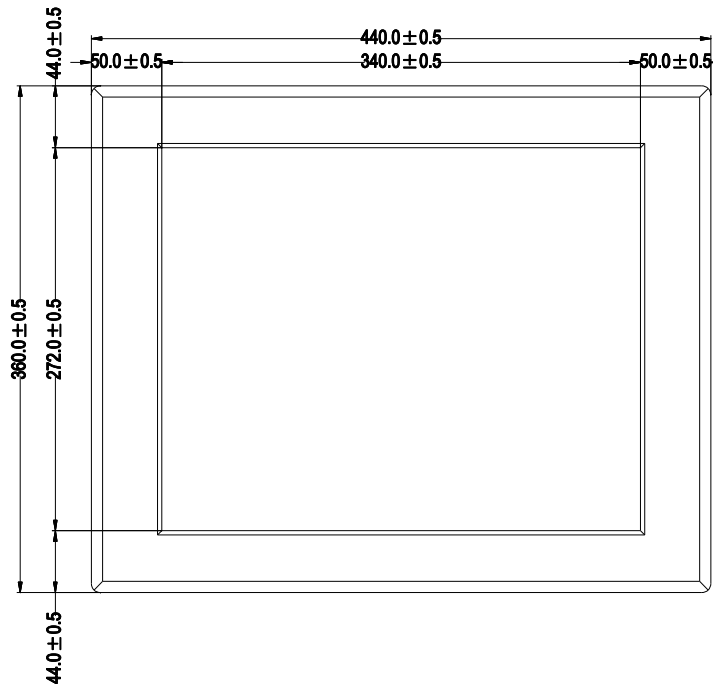

# DisplayPac-WN17-i5

FRONT VIEW

SIDE VIEW

BACK VIEW

BOTTOM VIEW

Measurements shown in mm

All Dimensions are  $\pm 0.5$  mm

NOTE: This is a simplified drawing and some components are not marked in detail. Please contact your Applications Engineer for additional product information.