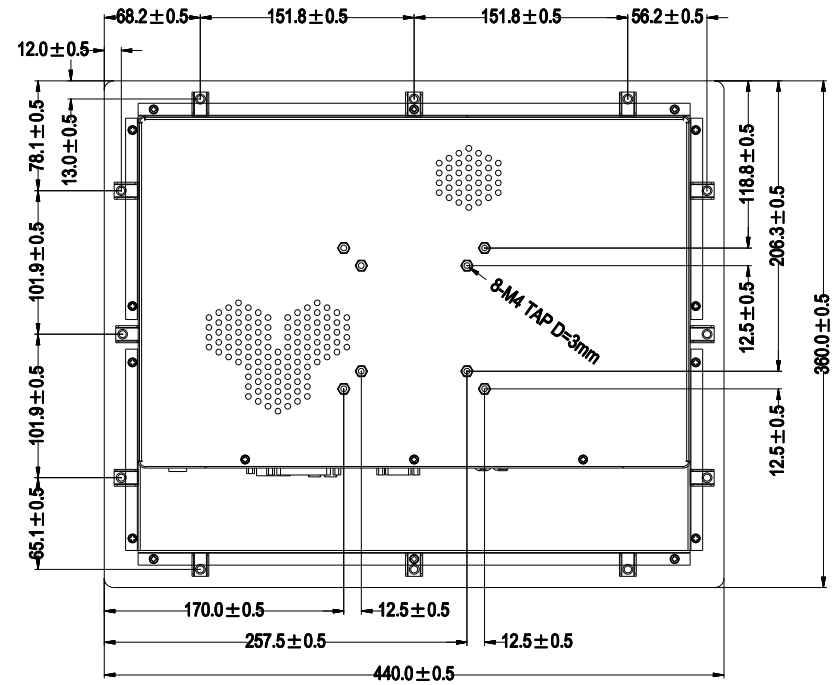

# DisplayPac-WN17-i5

FRONT VIEW

SIDE VIEW

BACK VIEW

BOTTOM VIEW

Measurements shown in mm

All Dimensions are  $\pm 0.5$  mm

NOTE: This is a simplified drawing and some components are not marked in detail. Please contact your Applications Engineer for additional product information.