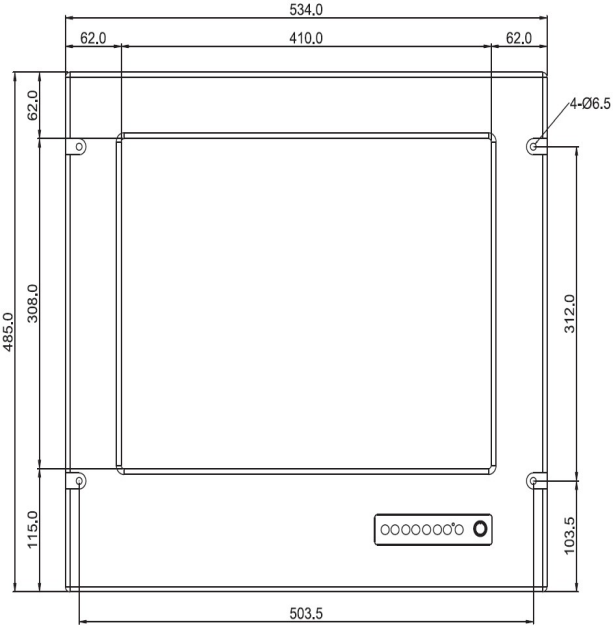

SeaBrite-20 Monitor

Bottom View

Measurements shown in mm
All Dimensions are ±0.5 mm

NOTE: This is a simplified drawing and some components are not marked in detail. Please contact your Applications Engineer for additional product information.