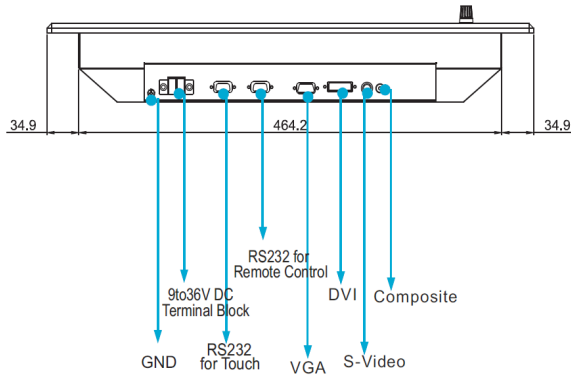

SeaBrite-20 Monitor

Bottom View

Measurements shown in mm
All Dimensions are ±0.5 mm

NOTE: This is a simplified drawing and some components are not marked in detail. Please contact your Applications Engineer for additional product information.