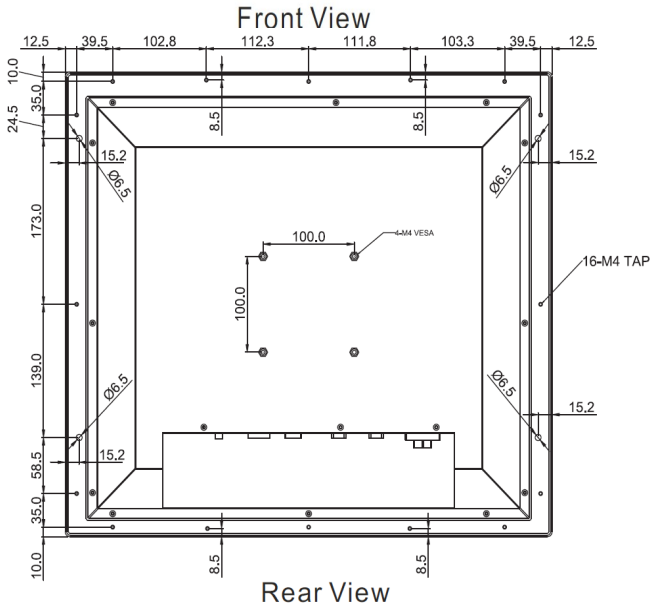

SeaBrite-20 Monitor

Bottom View

Measurements shown in mm
All Dimensions are ±0.5 mm

NOTE: This is a simplified drawing and some components are not marked in detail. Please contact your Applications Engineer for additional product information.