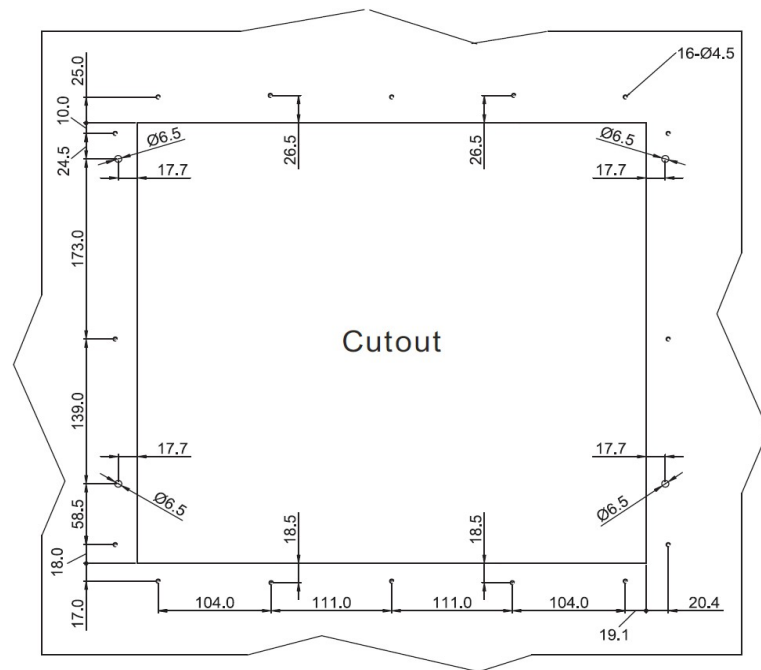

SeaBrite-20 Monitor

Bottom View

Measurements shown in mm
All Dimensions are ±0.5 mm

NOTE: This is a simplified drawing and some components are not marked in detail. Please contact your Applications Engineer for additional product information.