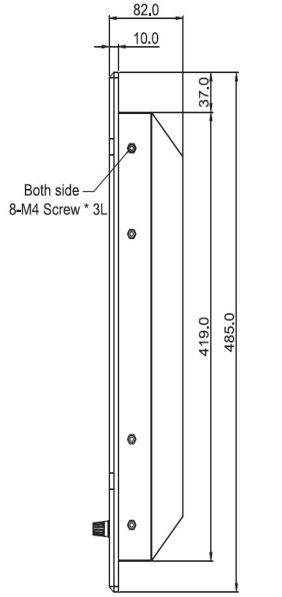

SeaBrite-20 Monitor

Bottom View

Measurements shown in mm
All Dimensions are ±0.5 mm

NOTE: This is a simplified drawing and some components are not marked in detail. Please contact your Applications Engineer for additional product information.