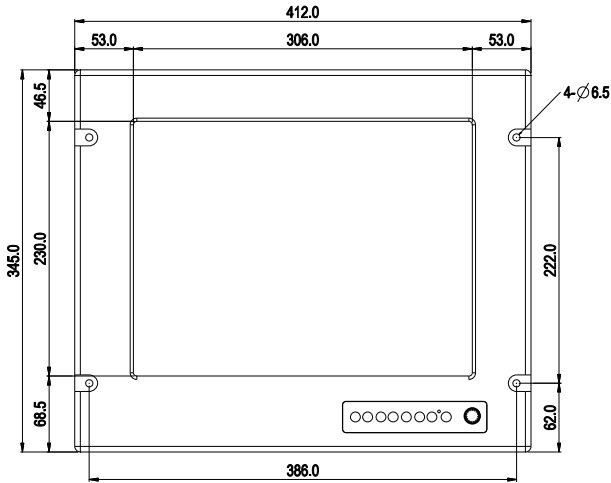

SeaBrite-15 Monitor

Front View

Side View

Panel Cutout

Rear View

Bottom View

Measurements shown in mm
All Dimensions are ± 0.5 mm

NOTE: This is a simplified drawing and some components are not marked in detail. Please contact your Applications Engineer for additional product information.