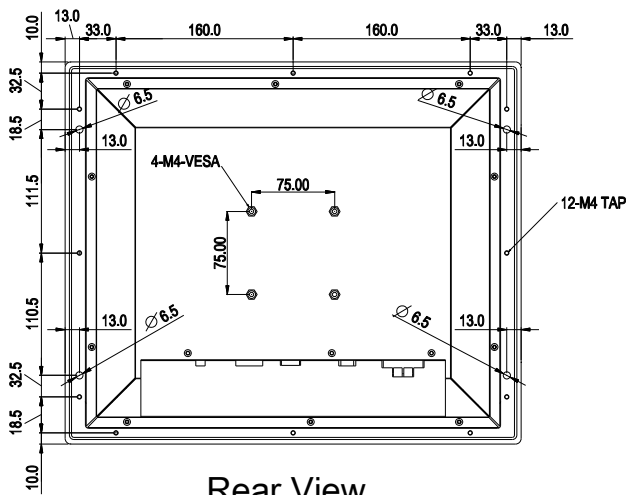

SeaBrite-15 Monitor

Front View

Side View

Panel Cutout

Rear View

Bottom View

Measurements shown in mm
All Dimensions are ± 0.5 mm

NOTE: This is a simplified drawing and some components are not marked in detail. Please contact your Applications Engineer for additional product information.