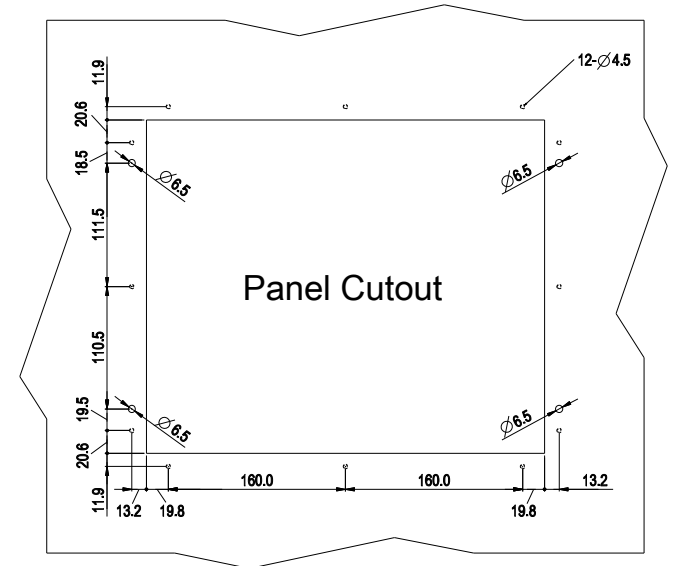

SeaBrite-15 Monitor

Front View

Side View

Panel Cutout

Rear View

Bottom View

Measurements shown in mm
All Dimensions are ± 0.5 mm

NOTE: This is a simplified drawing and some components are not marked in detail. Please contact your Applications Engineer for additional product information.