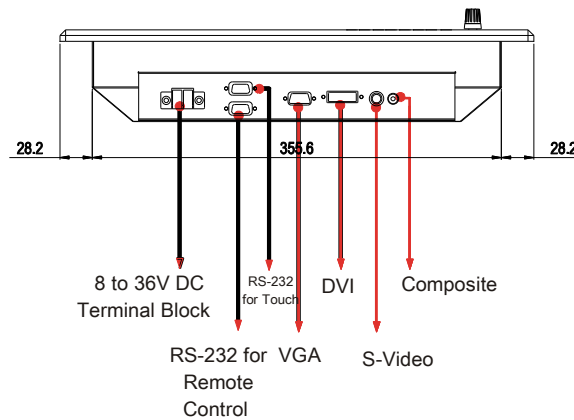

SeaBrite-15 Monitor

Front View

Side View

Panel Cutout

Rear View

Bottom View

Measurements shown in mm
All Dimensions are ± 0.5 mm

NOTE: This is a simplified drawing and some components are not marked in detail. Please contact your Applications Engineer for additional product information.