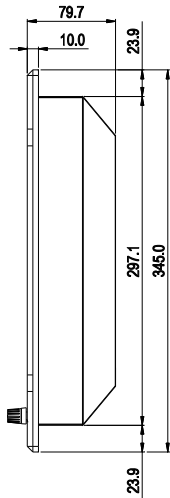

SeaBrite-15 Monitor

Front View

Side View

Panel Cutout

Rear View

Bottom View

Measurements shown in mm
All Dimensions are ± 0.5 mm

NOTE: This is a simplified drawing and some components are not marked in detail. Please contact your Applications Engineer for additional product information.