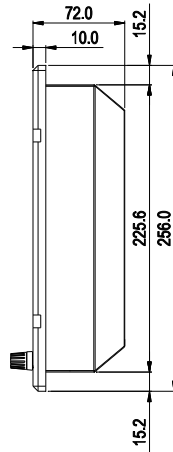

SeaBrite-10 Monitor

Front View

Side View

Rear View

Bottom View

Measurements shown in mm
All Dimensions are ± 0.5 mm

NOTE: This is a simplified drawing and some components are not marked in detail. Please contact your Applications Engineer for additional product information.