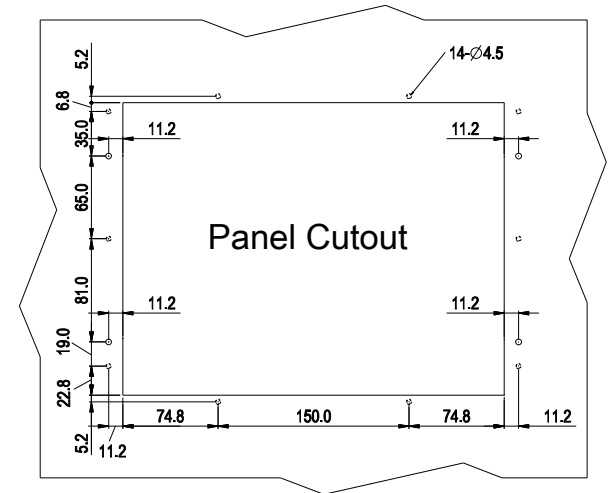

SeaBrite-10 Monitor

Front View

Side View

Rear View

Bottom View

Measurements shown in mm
All Dimensions are ± 0.5 mm

NOTE: This is a simplified drawing and some components are not marked in detail. Please contact your Applications Engineer for additional product information.