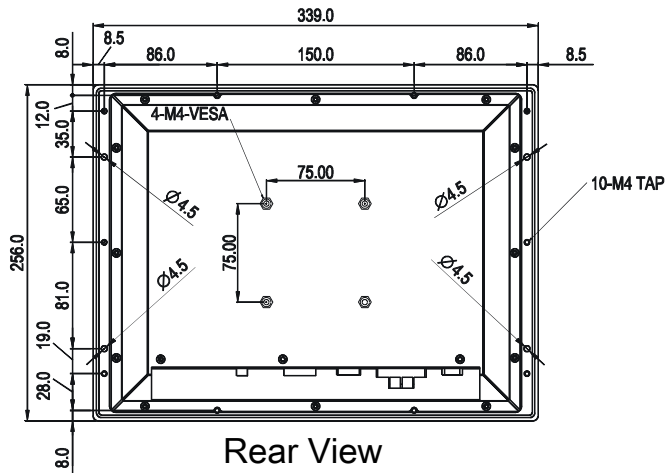

SeaBrite-10 Monitor

Front View

Side View

Rear View

Bottom View

Measurements shown in mm
All Dimensions are ± 0.5 mm

NOTE: This is a simplified drawing and some components are not marked in detail. Please contact your Applications Engineer for additional product information.