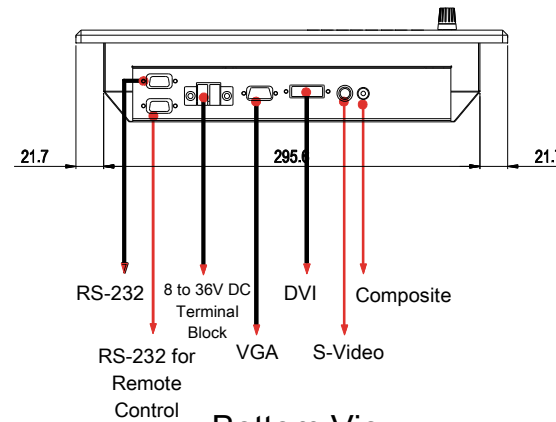

SeaBrite-10 Monitor

Front View

Side View

Rear View

Bottom View

Measurements shown in mm
All Dimensions are ± 0.5 mm

NOTE: This is a simplified drawing and some components are not marked in detail. Please contact your Applications Engineer for additional product information.