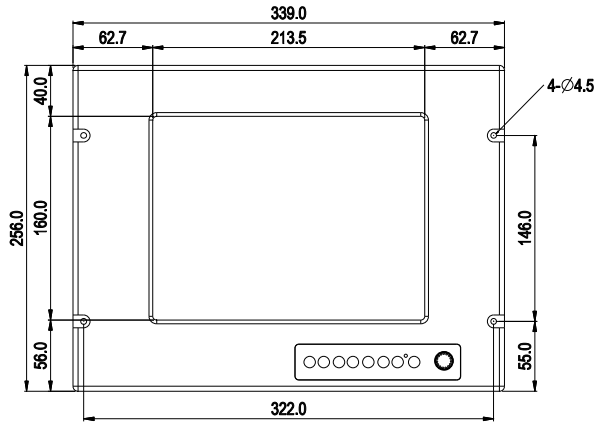

SeaBrite-10 Monitor

Front View

Side View

Rear View

Bottom View

Measurements shown in mm
All Dimensions are ± 0.5 mm

NOTE: This is a simplified drawing and some components are not marked in detail. Please contact your Applications Engineer for additional product information.