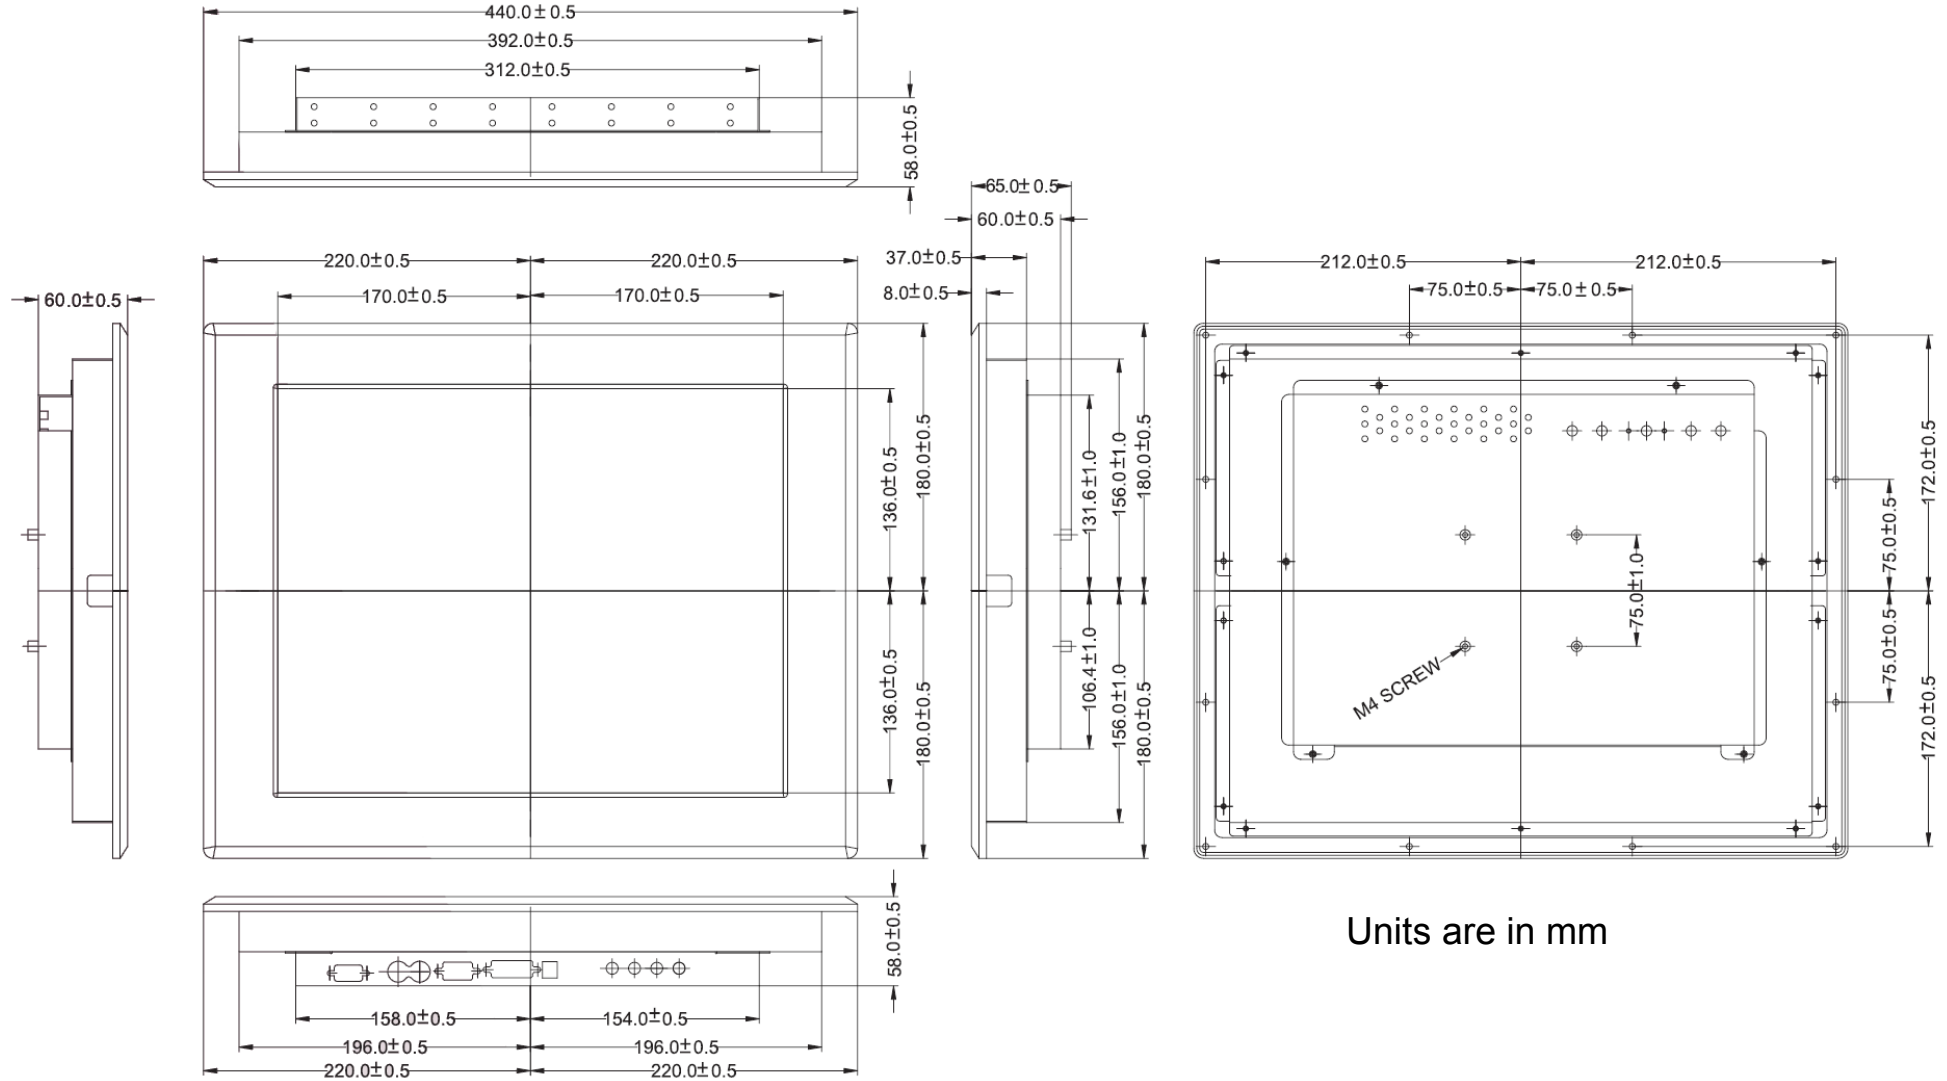

VAMP-WN17-WPM-IP65

Units are in mm