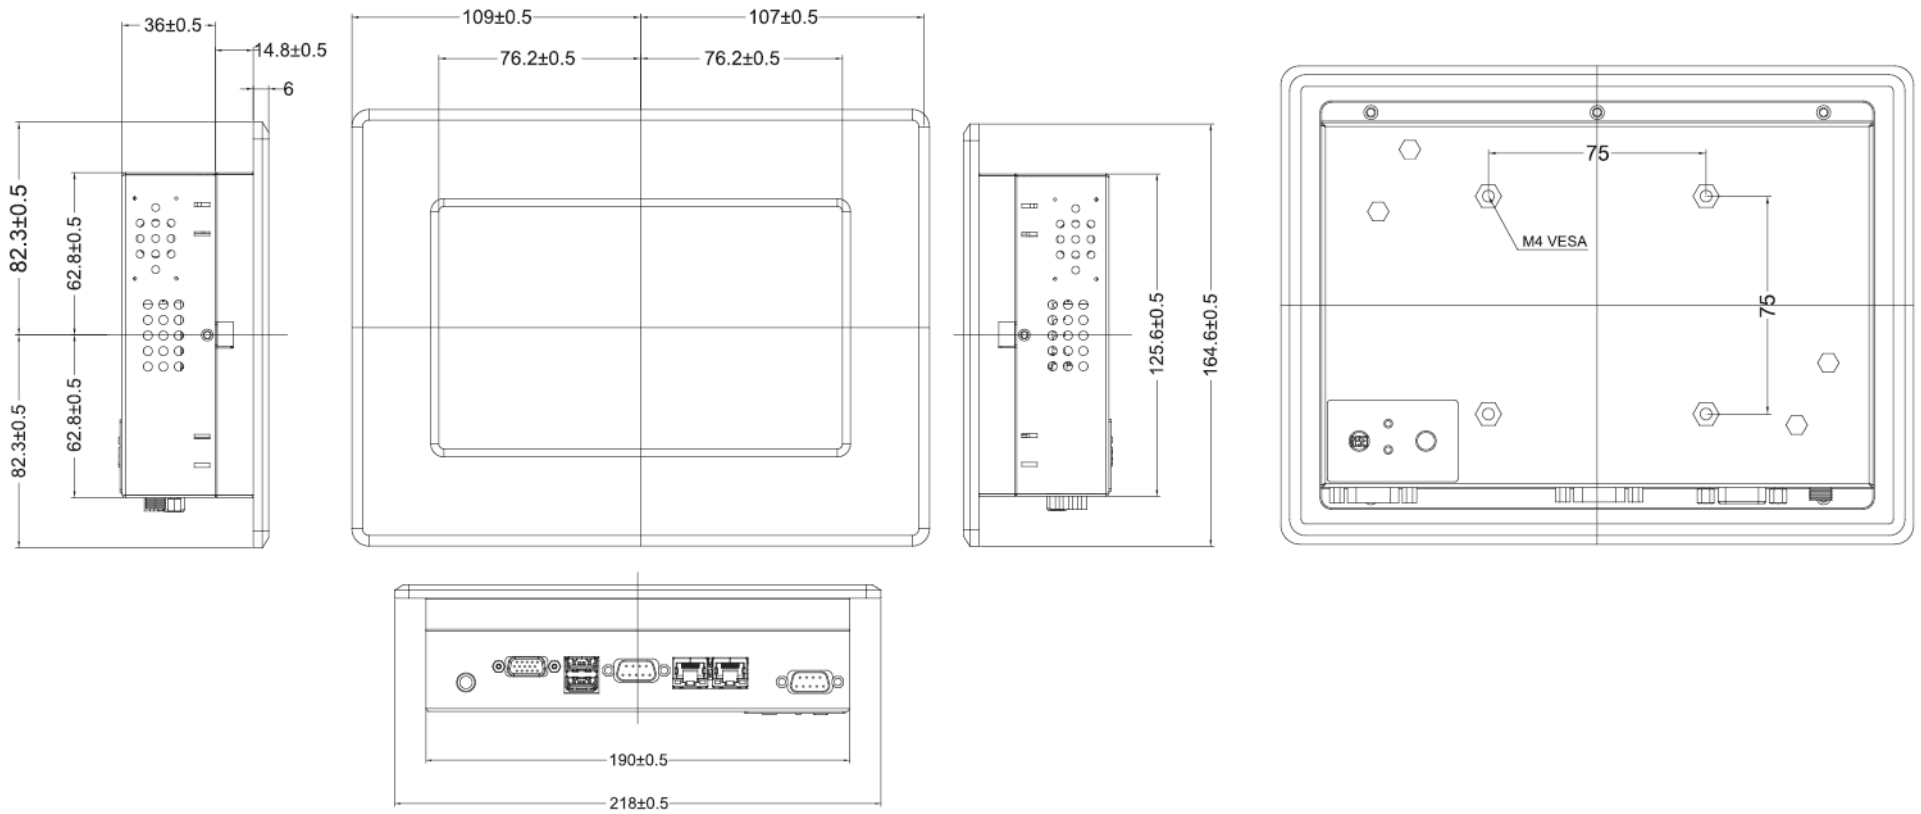

DisplayPac-WN07-D2550

Measurements shown in mm
All Dimensions are ± 0.5 mm